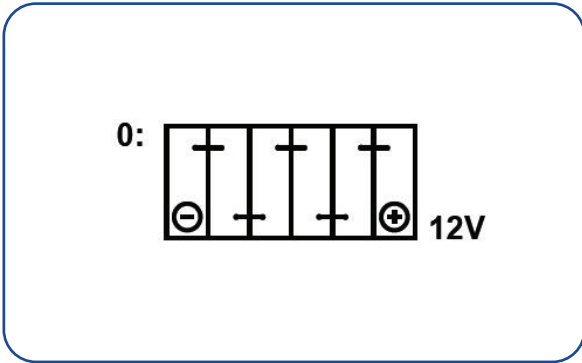

Cell Layout