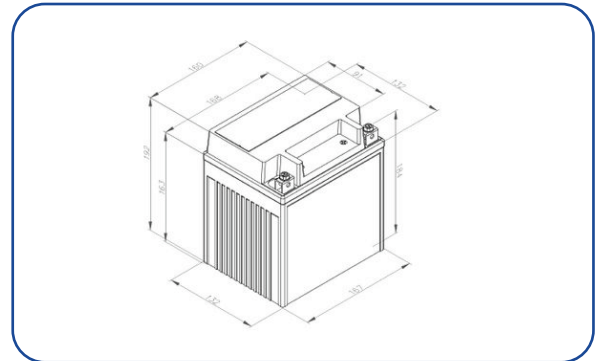

Cell Layout

Hold Down

Terminal

Terminal

Alrode
Deltec Energy Solutions
6 Liebenberg Street,
Alrode, Alberton, Johannesburg
South Africa
011 864 7930
sales@deltec.co.za

Cape Town
60 Marine Drive
Paarden Eiland, Cape Town
021 511 1001 | sales@deltec.co.za
Port Elizabeth
39 Drury Street North End
Port Elizabeth
021 511 1001 | sales@deltec.co.za